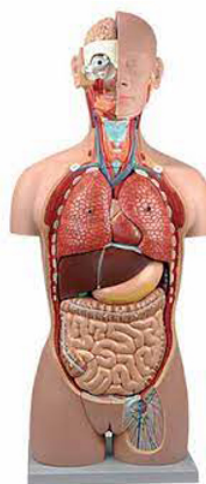

Removable structures include the following:

- Eye with optic nerve and extraocular muscles
- Half of the brain, divided along the longitudinal fissure, showing internal structures and blood vessels rachea
- Descending thoracic aorta and esophagus
- Right and left lungs (2 parts each), showing the bronchial tree and vasculature liver with gallblader
- Half of one kidney sectioned along the frontal plane, showing the internal structure and vessels
- 2-part heart with clear depiction of atria, ventricle, valves and section of heart wall stomach
- Pancreas, duodenum and spleen with vessels and ducts
- Small and large intestines with removable cover portion of caecum
- Male and female urogenital system (4 parts each) sectioned medially with excellent views of internal structures.

Item Image :