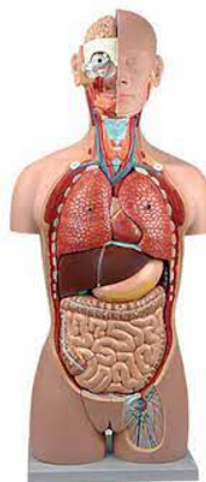

Removable structures include the following:

- Eye with optic nerve and extraocular muscles
- Half of the brain, divided along the longitudinal fissure, showing internal structures and blood vessels rachea
- Descending thoracic aorta and esophagus
- Right and left lungs (2 parts each), showing the bronchial tree and vasculature liver with gallblader
- Half of one kidney sectioned along the frontal plane, showing the internal structure and vessels
- 2-part heart with clear depiction of atria, ventricle, valves and section of heart wall stomach
- Pancreas, duodenum and spleen with vessels and ducts
- Small and large intestines with removable cover portion of caecum
- Male and female urogenital system (4 parts each) sectioned medially with excellent views of internal structures.

Item Image :