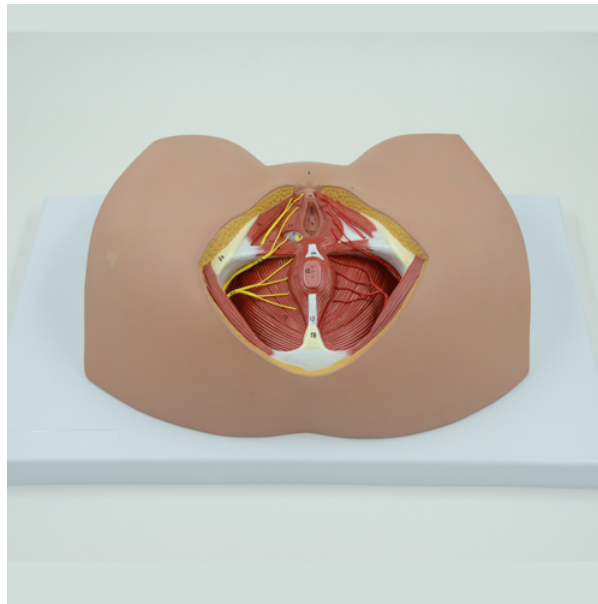

Item Name : Female Perineum

Item Code : 4025.2008.01

Item Description :

This life size model shows the female perineal area, including the anus and the external genitalia. The pelvic diaphragm, urogenital perineum with opening of the vagina and the anal perineum are well represented. Distribution of blood vessels and nerve endings is included.