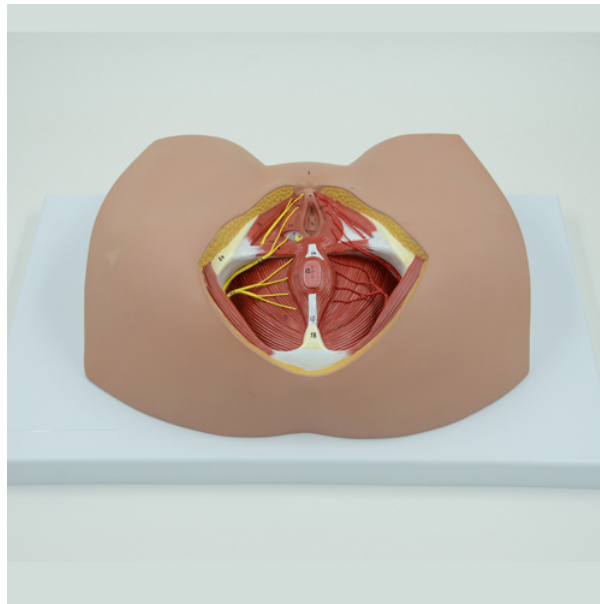

Item Name : Female Perineum

Item Code : 4025.2008.01

Item Description :

This life size model shows the female perineal area, including the anus and the external genitalia. The pelvic diaphragm, urogenital perineum with opening of the vagina and the anal perineum are well represented. Distribution of blood vessels and nerve endings is included.

Item Image :

Cat. No.

4025.2008.01