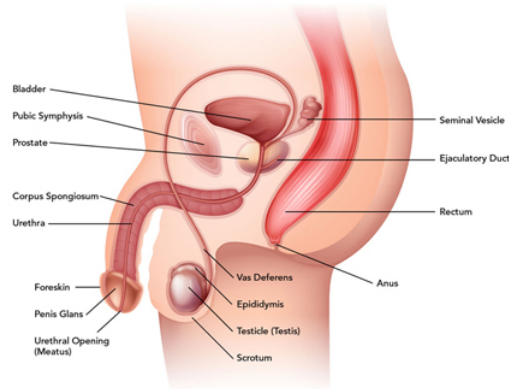

Item Name : Male Reproductive System

Item Code : 4231.2008.01

Item Description :

a. Penis- Male copulatory organ having a long shaft and a bulbous tip, transfers the semen into the femal reproductive tract

b. Testes- Components of both reproductive system and endocrine system, produce semen that ocntains sperms

Functions- Fertilization of females to produce offspring

Male Reproductive System

Item Image :

Cat. No.

4231.2008.01