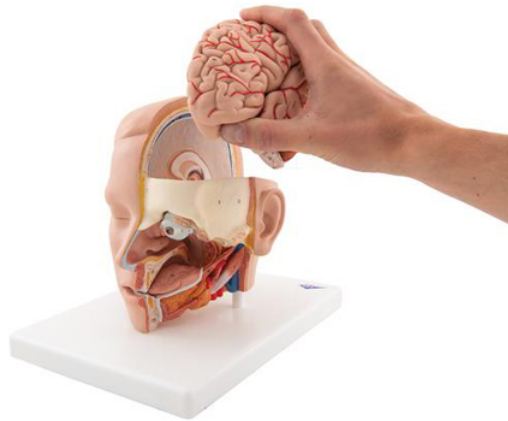

Item Name : Brain with Half Head Model 2 Part

Item Code : 4206.2008.01

Item Description :

This life-size model in midsagittal section shows the muscles, with nerves, vessels and bony structures and contains a removable brain h

Item Image :

Cat. No.

4206.2008.01