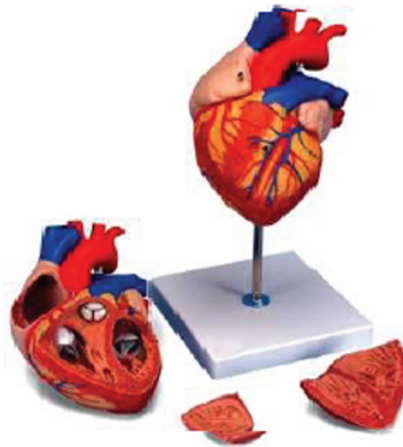

Item Name : Giant Heart 4 Parts

Item Code : 4183.2008.01

Item Description :

This 4-part model is 3X life size. It is sectioned along the anterior plane to show internal structures, including the cardiac valves and the comparative morphology of the right and left ventricles. The right atrium is also removable.

Item Image :

Cat. No.

4183.2008.01