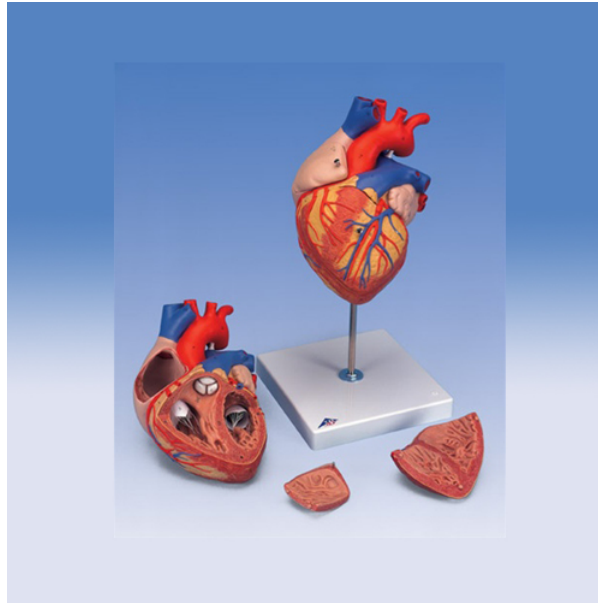

Item Name : Human Heart, 2X life-size 4 Parts

Item Code : 4181.2008.01

Item Description :

This 2X life-size model describes all the main structures of the human heart in great detail. The right part is detachable, to expose the inner

Item Image :

Cat. No.

4181.2008.01