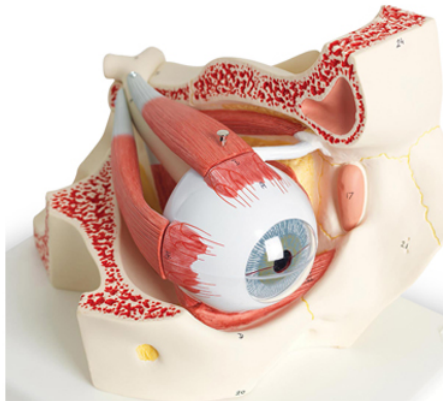

Item Name : Eye With Orbit, 5x Life Size, 4 Parts

Item Code : 4178.2008.01

Item Description :

This 5x life size model shows the eyeball with optic nerves and muscles in its natural position in the bony orbit. The removable parts are: rectus lateralis muscle, levator palpebrae superioris muscle with lacrimal gland, eyeball with extrinsic eye muscles, base of bony orbit. Mounted on base.

Item Image :

Cat. No.

4178.2008.01