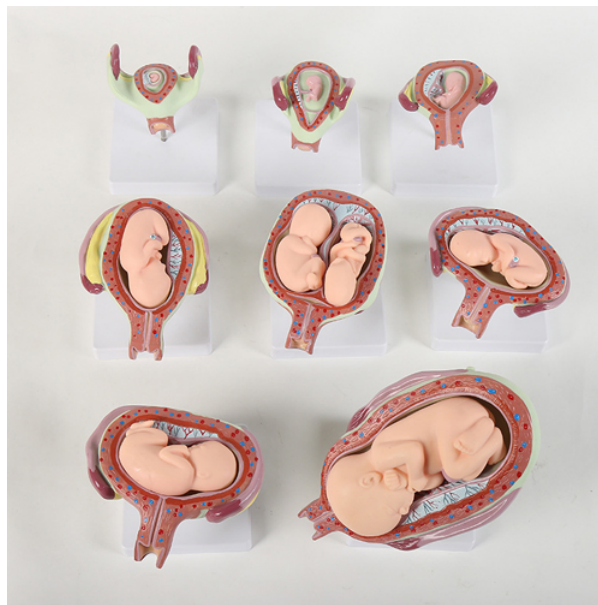

Item Name : Pregnancy Model Set

Item Code : 4134.2008.01

Item Description :

This model, composed of 9 life-size pieces, illustrates human foetal development from the 4th week to the 6th month. All the main structures of the uterus and foetus are well represented and identified on the accompanying k-card. Two models of the set show the different position of twins.

Item Image :

Cat. No.

4134.2008.01