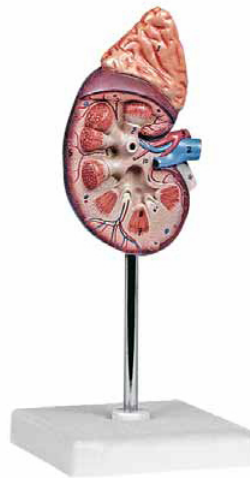

Item Name : Kidney with Adrenal Gland 3X life size

Item Code : 4115.2008.01

Item Description :

This model shows a frontal section of the human kidney enlarged 3 times. The kidney is shown with the renal capsule. Additional structure schematic representation of the renal corpuscle with the system of collecting tubules is included.

Item Image :

Cat. No.

4115.2008.01