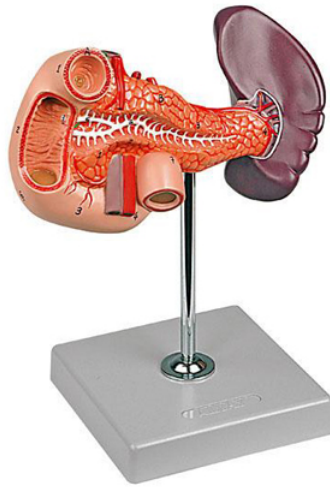

Item Name : Pancreas, Duodenum & Spleen

Item Code : 4105.2008.01

Item Description :

: This life size model is an accurate representation of the pancreas, spleen and duodenum. The pancreas is open to show the entire pancreatic duct. The duodenum is partially dissected to expose its internal structure.

Item Image :

Cat. No.

4105.2008.01