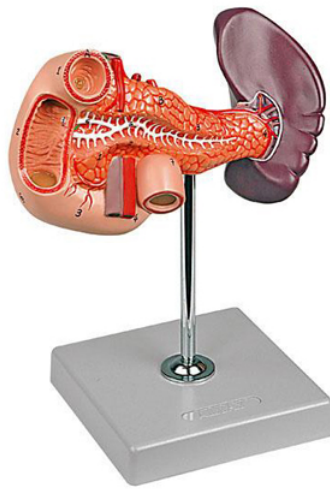

Item Name : Pancreas, Duodenum & Spleen

Item Code : 4105.2008.01

Item Description :

: This life size model is an accurate representation of the pancreas, spleen and duodenum. The pancreas is open to show the entire pancreatic duct. The duodenum is partially dissected to expose its internal structure.

Item Image :

Cat. No.

4105.2008.01