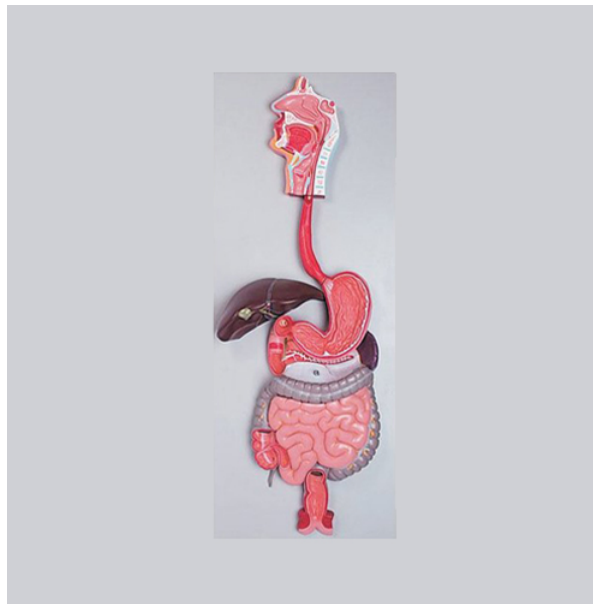

Item Name : Human Digestive System 3 Parts

Item Code : 4099.2008.01

Item Description :

This life size model shows the human digestive tract from mouth cavity to rectum, The oral cavity, the pharynx and the first part of the esophagus is open along the frontal plane; the duodenum, caecum, part of the small intestine and the rectum are open to expose the interior.

Item Image :

Cat. No.

4099.2008.01