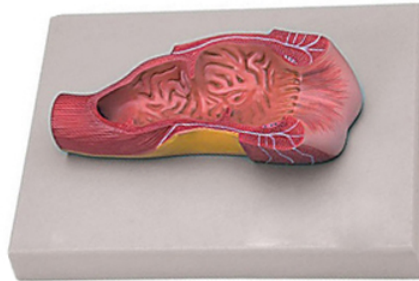

Item Name : Human Anus Model

Item Code : 4098.2008.01

Item Description :

This life size model shows a frontal section of the human anus. Structures of the rectum, including the internal and external sphincter muscles, mucous membrane, ampullae and anal valves are readily visible.

Item Image :

Cat. No.

4098.2008.01