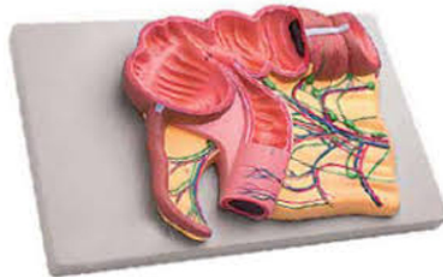

Item Name : Caecum and Appendix

Item Code : 4095.2008.01

Item Description :

This model is 2X life size; it shows the open caecum with appendix, ileum, ilocaecal orifice and valve. Blood vessels and lymph nodes are also represented.

Item Image :

Cat. No.

4095.2008.01