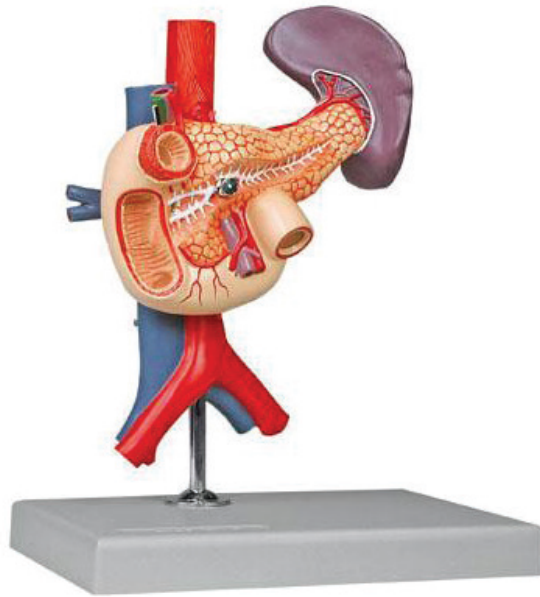

Item Name : Stomach & Associated Organs of the Upper Abdomen 6 Parts

Item Code : 4094.2008.01

Item Description :

This life size model has the following features, 2-part stomach along with the pancreas, spleen and duodenum (shown in open section), g

Item Image :

Cat. No.

4094.2008.01