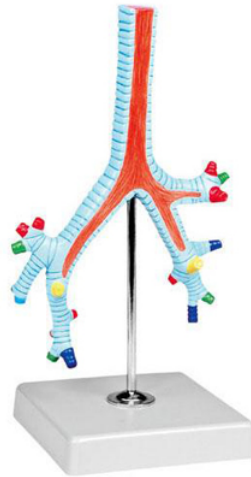

Item Name : Model Of Segmental Bronchi

Item Code : 4082.2008.01

Item Description :

This life size model shows the bronchial tree from the bifurcation of the trachea through its subsequent subdivisions to the bronchopulmonary segments, displayed in different colors.

Item Image :

Cat. No.

4082.2008.01