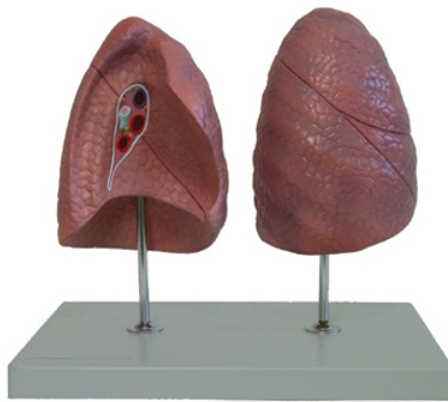

**Item Name :** Left And Right Lung

**Item Code :** 4081.2008.01

**Item Description :**

Life size. This 2-part model is a realistic representation of human lungs with all external features.

**Item Image :**