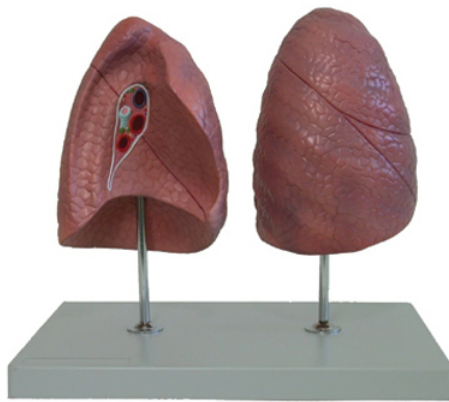

Item Name : Left And Right Lung

Item Code : 4081.2008.01

Item Description :

Life size. This 2-part model is a realistic representation of human lungs with all external features.

Item Image :

Cat. No.

4081.2008.01