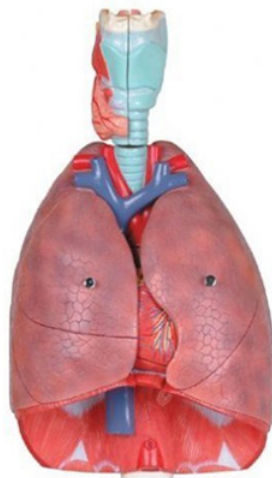

Item Name : Human Respiratory System 7 Parts

Item Code : 4077.2008.01

Item Description :

Alife size reproduction of the complete human respiratory system. It is composed of 7 parts showing the larynx (dissected along the sagittal plane), the lungs (dissected along the frontal plane) and a 2-part heart.

Item Image :

Cat. No.

4077.2008.01