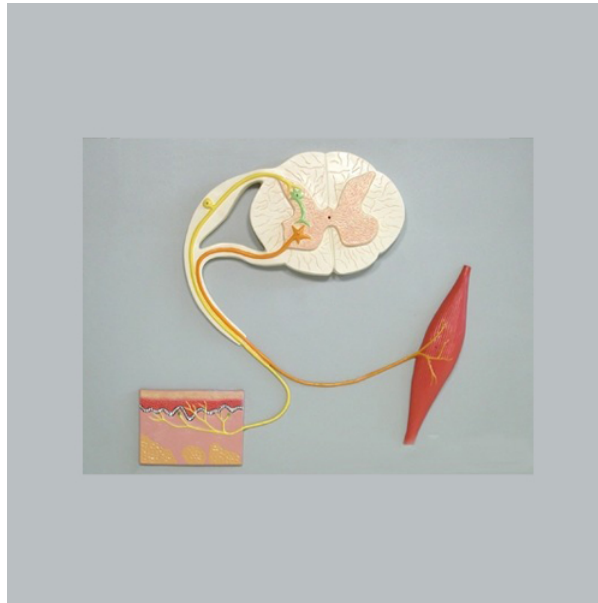

**Item Name :** Reflex Arc

**Item Code :** 4059.2008.01

**Item Description :**

This model shows the sensory, neural and motor elements of a somatic reflex arc.

**Item Image :**

Cat. No.

4059.2008.01