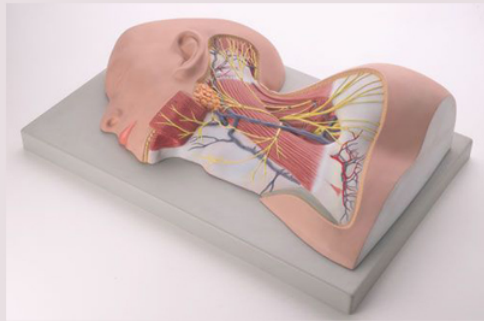

Item Name : Nerves of Neck Region

Item Code : 4057.2008.01

Item Description :

This life size model shows the ditribution of superficial branches of the cervical plexus.

Item Image :

Cat. No.

4057.2008.01