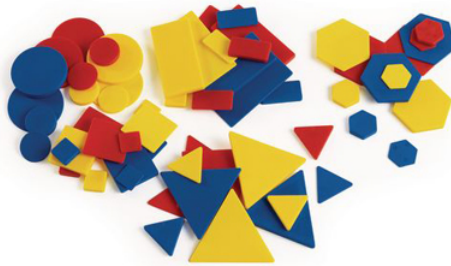

Item Name : Attribute Block

Item Code : 7115.2008.01

Item Description :

Attribute blocks sets include red, yellow and blue circles, hexagons, rectangles, squares and triangles. Attribute blocks are manipulative with different shapes, sizes, thicknesses and colors. Manipulative are objects that foster hands-on learning. Attribute blocks encourage logical thinking, problem solving and learning math vocabulary. The blocks are useful for early learners, but also work for more advanced applications, such as symmetry, perimeter, area, tessellation and angles. Measurement : 21.5x15cm. Pack of 60 Pcs

Item Image :

Cat. No.

7115.2008.01