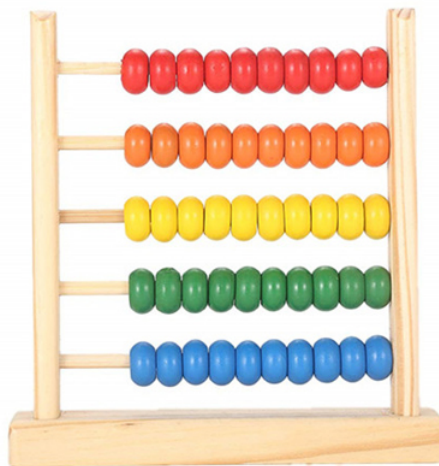

Item Name : Frame Abacus Wooden With Beads

Item Code : 7117.2008.01

Item Description :

This wooden Abacus with 10 wire and 10 beads in each wire in 10 different color beads is a "calculator" that teaches math skills, pattern and color recognition, and more! Fun activity ideas included. Incredible value and superior craftsmanship characterize this childhood favorite. Brightly colored, smooth-sanded pieces help build early shape, color and size differentiation skills.

Item Image :

Cat. No.

7117.2008.01