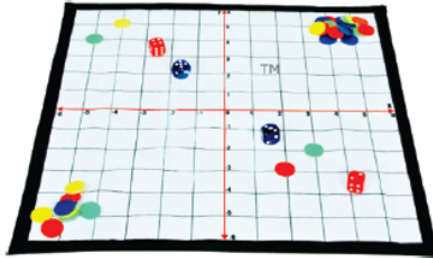

Item Name : Co-Ordinate Geo Board

Item Code : 7258.2008.01

Item Description :

Measure 30 x 30 cm

Item Image :

Cat. No.

7258.2008.01