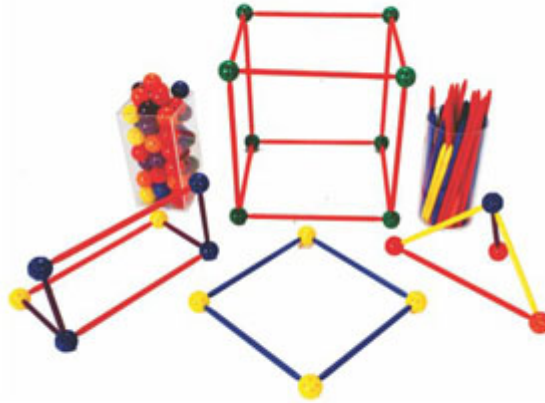

**Item Name :** Vertex Wonder

**Item Code :** 7138.2008.01

**Item Description :**

This rods and ball set is designed to develop the concepts such as symmetry, Space, Shapes and construction that will help children to analyze the difference between Pyramid and prism in point ,line and side. Numerous different plane and solid geometric figures can be created from geometric figure can be created from connected vertex balls and linking rods. Set consist with 330 Pieces of vertex and rods

**Item Image :**

Cat. No.

7138.2008.01