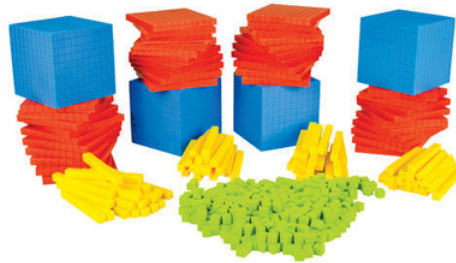

Item Name : Classroom Base Ten Set

Item Code : 7164.2008.01

Item Description :

Class room Base Ten manipulative to engage students in concrete demonstrations of place value and base ten concepts in Group activity. Set supplies for class of 20-25 students with 400 individual units, 80 rods, 40 flats, 4 Pcs Thousand cubes. Total set of 524 Pcs.

Item Image :

Cat. No.

7164.2008.01