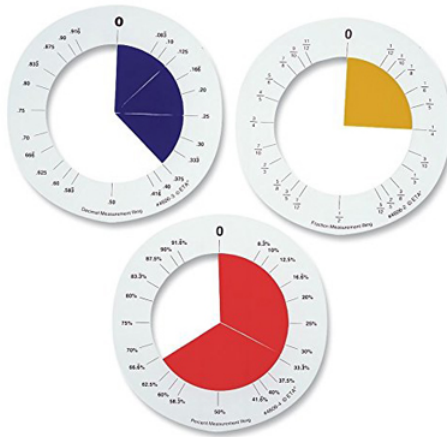

Item Name : Wings Of Ring

Item Code : 7188.2008.01

Item Description :

Fit these clear plastic rings around Fraction Circles to explore degrees, time, percent, and more. These clear plastic rings fit around Fraction Circles to show the relationships among fractions, decimals, and percents $\frac{1}{4} = 0.25 = 25\%$; to demonstrate the equivalence of minutes and fractional parts of an hour 15 minutes = $\frac{1}{4}$ hour; and to express fractional parts of a circle in degrees $\frac{1}{4}$ of a circle = 90° . Each of the five rings in the set is divided into equal intervals, contains a well-marked scale including a "0" to indicate a starting. Set of 6 pcs.