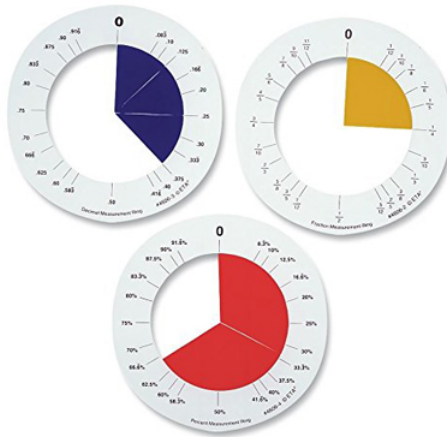

Item Name : Wings Of Ring

Item Code : 7188.2008.01

**Item Description :**

Fit these clear plastic rings around Fraction Circles to explore degrees, time, percent, and more. These clear plastic rings fit around Fraction Circles to show the relationships among fractions, decimals, and percents  $\frac{1}{4} = 0.25 = 25\%$ ; to demonstrate the equivalence of minutes and fractional parts of an hour 15 minutes =  $\frac{1}{4}$  hour; and to express fractional parts of a circle in degrees  $\frac{1}{4}$  of a circle =  $90^\circ$ . Each of the five rings in the set is divided into equal intervals, contains a well-marked scale including a "0" to indicate a starting. Set of 6 pcs.