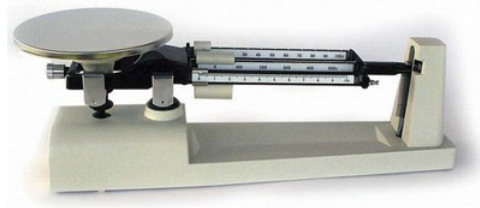

Item Name : Triple-Beam Balance

Item Code : 3125.2008.01

Item Description :

Triple-Beam Balances are designed to demonstrate mass measurement concepts in the classroom and for everyday weighing.

- Security loop for lock-down capabilities • Stainless-steel pan
- Zero adjust knob • Magnetic damping
- Designed to stay accurate with everyday use • Capacity: 21.5 oz. (610g)
- Readability: 0.1g

Item Image :

Cat. No.

3125.2008.01