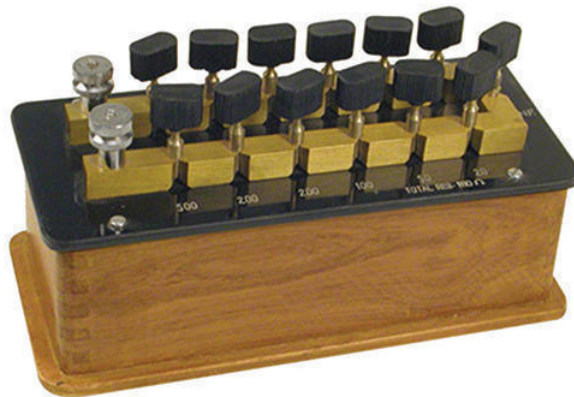

Item Name : Resistance Box Plug Key

Item Code : 3133.2008.01

Item Description :

Teak wood box fitted with 7/16" rectangular brass, blocks accuracy +

0.1%. Provided resistance box is designed and manufactured by our deft professionals using premium quality components and advanced multiple resistors & switches to ensure appropriate flow of current, by adjusting the resistor value. This resistance box is available in the m

Features:

- Hassle-free operations • Long service life • Anti-corrosive body
- High durability • Sturdiness • Perfectly designed

Available In Range

- 1 to 10 or 1-1 • 1 to 50 or 1-5 • 1 to 100 or 1-10
- 1 to 500 or 1-50 • 1 to 1000 or 1-100 • 1 to 5000 or 1-500
- 1 to 10000 or 1-1000

Item Image :

Cat. No.

3133.2008.01